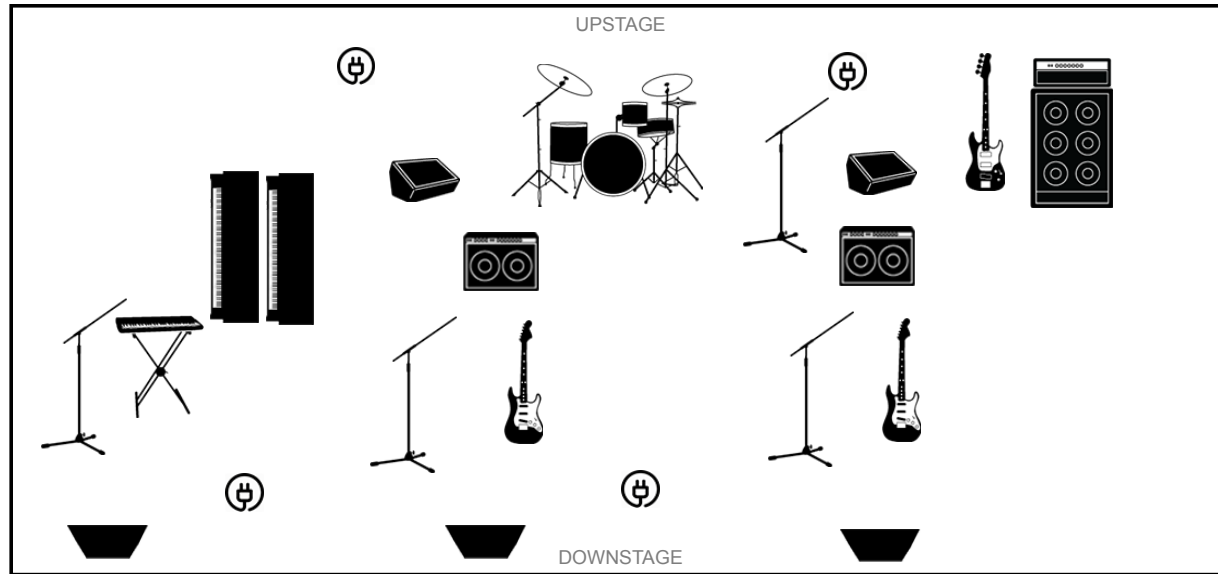

BAND NAME

The Crowded Table

VENUE

DATE / TIME

STAGE

INPUT LIST

1	Kick	9	Gtr Amp 2	17	Talk Back Mic	25	
2	Snare	10	Bass Amp	18		26	
3	Tom 1 - Rack	11	Vocal Mic 1	19		27	
4	Tom 2 - Floor	12	Vocal Mic 2	20		28	
5	Overhead L	13	Vocal Mic 3	21		29	
6	Overhead R	14	Keyboard DI 1	22		30	
7	High Hat	15	Keyboard DI 2	23		31	
8	Gtr Amp 1 Mic	16	Synth DI	24		32	

NOTES

Sal - Vox, Rhythm Guitar
 Jamie - Vox, Lead Guitar
 Colin - Vox, Keys
 Michael - Bass, Talk Back
 Brendan - Drums